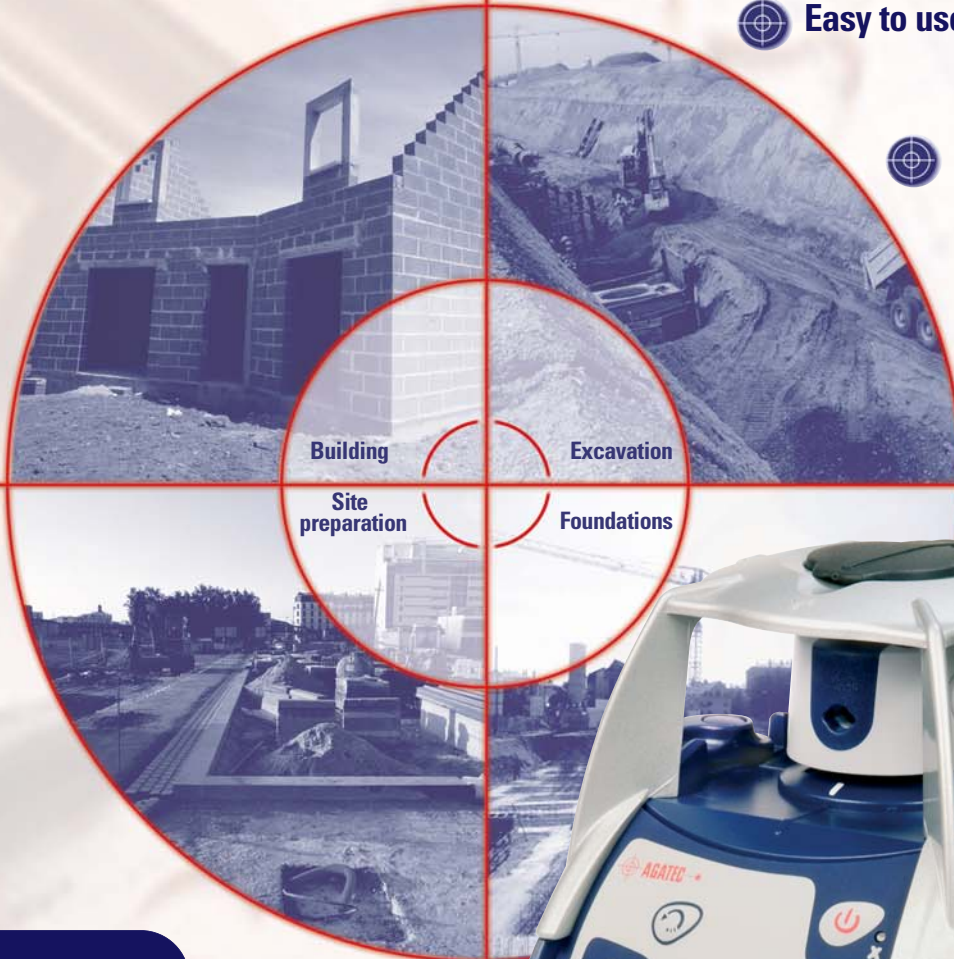

# GAT220 automatic Self-Levelling Laser

 Easy to use

 Reliable

 Cost-effective

Building

Excavation

Site  
preparation

Foundations

## **Totally self-levelling**

The GAT220 laser sets up fast - it's totally automatic so there are no levelling screws or vials to rough level. Just mount it on a tripod, turn it on, and it's ready to go!

## **Totally reliable**

H.I. Alert sounds an alarm and shuts off the laser if disturbed, preventing inaccurate readings if the Height of Instrument has changed.